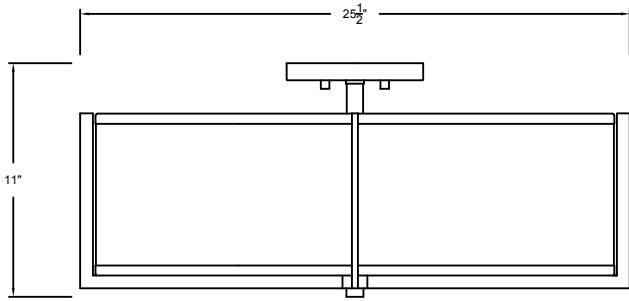

AXIS

41709 | Semi-Flush Mount

HINKLEY

HINKLEY
33000 Pin Oak Parkway
Avon Lake, OH 44012

PHONE: (440) 653-5500 hinkley.com
Toll Free: 1 (800) 446-5539