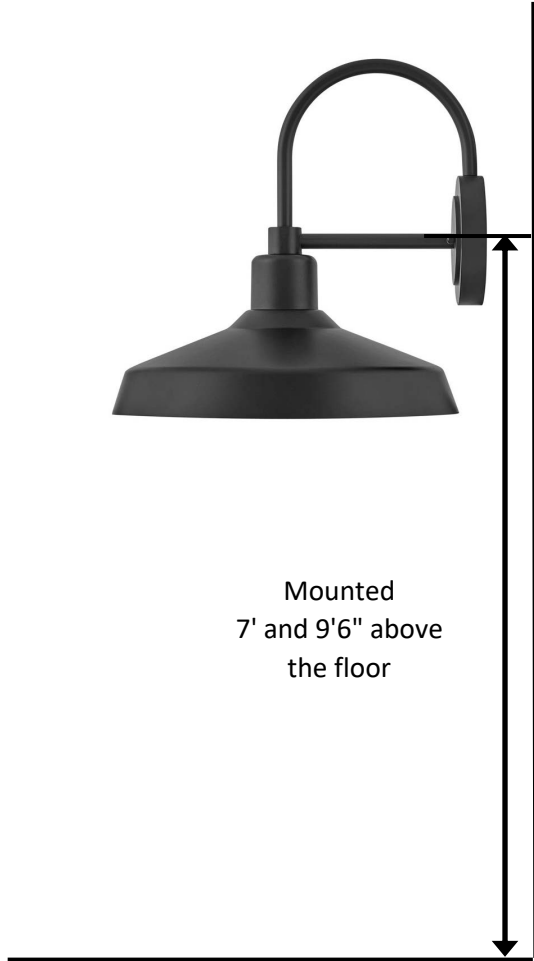

# HINKLEY

12070BK		
Distance from Light	Foot Candles	
	9'6"	7'
0'	2.51	2.49
1'	2.47	2.40
2'	1.25	0.53
3'	0.63	0.52
4'	0.61	0.51
5'	0.60	0.47
6'	0.55	0.43
7'	0.54	0.38
8'	0.42	0.30
9'	0.35	0.22
10'	0.30	0.20
11'	0.25	0.14
12'	0.23	0.12
13'	0.16	0.10
14'	0.12	0.08
15'	0.08	

## Photometric Data

Mounted  
7' and 9'6" above  
the floor

LIGHT SOURCE	
LIGHT SOURCE:	LED bulb
LED NAME:	MAX light PAR 20 bulb
WATTAGE:	6.5W
VOLTAGE:	120v
COLOR TEMP:	3000K
LUMENS:	575
INCANDESCENT EQUIVALENCY:	50W