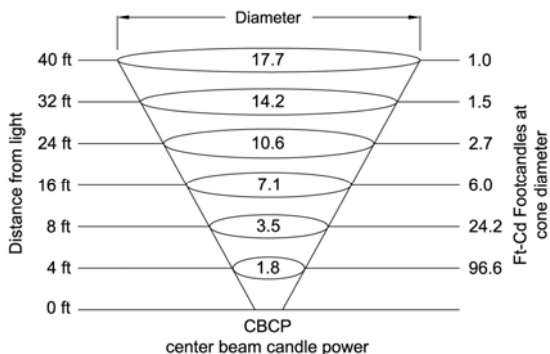

### 1536BZ / MZ LED Spotlight

Modular light engine and optic

Integrated LED module

	1536xx-3WLEDSP		1536xx-3WLEDMD		1536xx-3WLEDFL	
	3W Spot		3W Medium		3W Flood	
Lumens	260		272		260	
CBCP	884		381		260	
Distance	Ft-Cd	Diameter	Ft-Cd	Diameter	Ft-Cd	Diameter
4	55.3	1.8	23.8	2.9	16.3	4.6
8	13.8	3.5	6.0	5.8	4.1	9.2
16	3.5	7.1	1.5	11.6	1.0	18.5
24	1.5	10.6	0.7	17.5	0.5	27.7
32	0.9	14.2	0.4	23.3	0.3	36.9
40	0.6	17.7	0.2	29.1	0.2	46.2

	1536xx-5WLEDSP		1536xx-5WLEDMD		1536xx-5WLEDFL	
	5W Spot		5W Medium		5W Flood	
Lumens	400		419		400	
CBCP	1360		587		400	
Distance	Ft-Cd	Diameter	Ft-Cd	Diameter	Ft-Cd	Diameter
4	85.0	1.8	36.7	2.9	25.0	4.6
8	21.3	3.5	9.2	5.8	6.3	9.2
16	5.3	7.1	2.3	11.6	1.6	18.5
24	2.4	10.6	1.0	17.5	0.7	27.7
32	1.3	14.2	0.6	23.3	0.4	36.9
40	0.9	17.7	0.4	29.1	0.3	46.2

	1536xx-8WLEDSP		1536xx-8WLEDMD		1536xx-8WLEDFL	
	8W Spot		8W Medium		8W Flood	
Lumens	546		571		546	
CBCP	1856		799		546	
Distance	Ft-Cd	Diameter	Ft-Cd	Diameter	Ft-Cd	Diameter
4	116.0	1.8	49.9	2.9	34.1	4.6
8	29.0	3.5	12.5	5.8	8.5	9.2
16	7.3	7.1	3.1	11.6	2.1	18.5
24	3.2	10.6	1.4	17.5	0.9	27.7
32	1.8	14.2	0.8	23.3	0.5	36.9
40	1.2	17.7	0.5	29.1	0.3	46.2

	1536xx-12WLEDSP		1536xx-12WLEDMD		1536xx-12WLEDFL	
	12W Spot		12W Medium		12W Flood	
Lumens	749		784		749	
CBCP	2547		1098		749	
Distance	Ft-Cd	Diameter	Ft-Cd	Diameter	Ft-Cd	Diameter
4	159.2	1.8	68.6	2.9	46.8	4.6
8	39.8	3.5	17.2	5.8	11.7	9.2
16	9.9	7.1	4.3	11.6	2.9	18.5
24	4.4	10.6	1.9	17.5	1.3	27.7
32	2.5	14.2	1.1	23.3	0.7	36.9
40	1.6	17.7	0.7	29.1	0.5	46.2