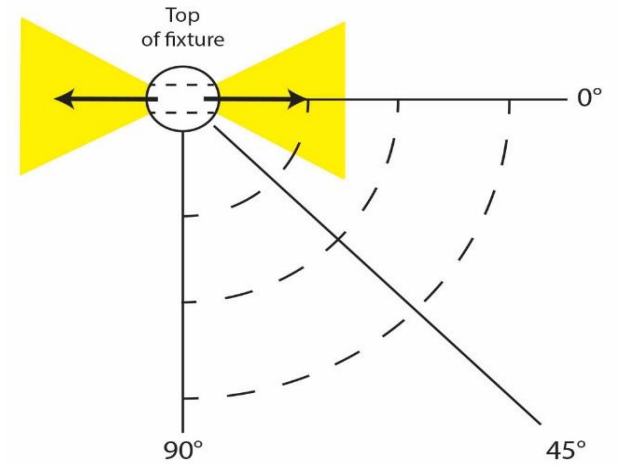

20W Wide Halogen

	0°	45°	90°
1'	10.45	4.22	No Measurable Light
2'	3.029	1.791	
3'	0.995	0.574	
4'	0.318	0.238	
5'	0.135	0.09	
6'	0.054	0.034	
7'	0.018	0.12	
8'	0.004		
9'			No Measurable Light
10'			
11'			
12'			
13'			
14'			
15'			
16'			

35W Wide Halogen

	0°	45°	90°
1'	17.28	7.5	No Measurable Light
2'	4.85	3.026	
3'	1.781	1.057	
4'	0.556	0.446	
5'	0.246	0.195	
6'	0.115	0.093	
7'	0.052	0.052	
8'	0.017	0.021	
9'		0.007	
10'			No Measurable Light
11'			
12'			
13'			
14'			
15'			
16'			

50W Wide Halogen

	0°	45°	90°
1'	21.34	12.03	No Measurable Light
2'	5.93	3.63	
3'	2.034	1.195	
4'	0.644	0.458	
5'	0.295	0.19	
6'	0.146	0.093	
7'	0.073	0.049	
8'	0.034	0.024	
9'	0.013	0.004	
10'			No Measurable Light
11'			
12'			
13'			
14'			
15'			
16'			

Actual Photo of Light Pattern  
Looking down on fixture

All measurements in Foot-candles

3W LED 3000K

	0°	45°	90°
1'	15.7	4.23	No Measurable Light
2'	3.318	1.752	
3'	1.02	0.55	
4'	0.376	0.265	
5'	0.176	0.12	
6'	0.079	0.047	
7'	0.024	0.013	
8'	0.002		
9'			
10'			
11'			
12'			
13'			
14'			
15'			
16'			