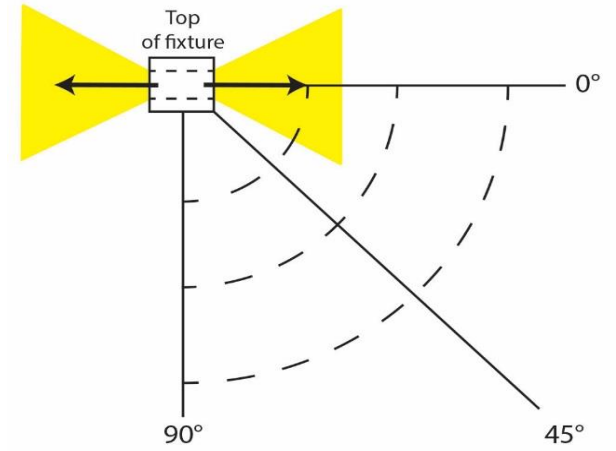

20W Wide Halogen

	0°	45°	90°
1'	12.42	1.738	No Measurable Light
2'	3.241	0.798	
3'	0.818	0.418	
4'	0.278	0.264	
5'	0.124	0.155	
6'	0.057	0.092	
7'	0.023	0.059	
8'	0.007	0.041	
9'		0.022	
10'		0.013	
11'			
12'			
13'			
14'			
15'			
16'			

35W Wide Halogen

	0°	45°	90°
1'	28.82	3.081	No Measurable Light
2'	5.99	1.396	
3'	1.598	0.757	
4'	0.568	0.478	
5'	0.261	0.292	
6'	0.138	0.198	
7'	0.079	0.136	
8'	0.043	0.107	
9'	0.022	0.079	
10'	0.011	0.058	
11'		0.041	
12'		0.033	
13'		0.024	
14'		0.018	
15'			
16'			

50W Wide Halogen

	0°	45°	90°
1'	26.65	3.72	No Measurable Light
2'	6.24	1.78	
3'	1.74	0.985	
4'	0.647	0.615	
5'	0.309	0.362	
6'	0.175	0.244	
7'	0.1	0.186	
8'	0.058	0.139	
9'	0.034	0.095	
10'	0.016	0.074	
11'		0.06	
12'		0.046	
13'		0.039	
14'		0.028	
15'		0.021	
16'		0.016	

Actual photo of light pattern
Looking down on fixture

All measurements in Foot-candles

3W LED 3000K

	0°	45°	90°
1'	21.65	1.834	No Measurable Light
2'	3.72	0.878	
3'	1.089	0.495	
4'	0.408	0.302	
5'	0.172	0.181	
6'	0.086	0.115	
7'	0.035	0.083	
8'	0.011	0.054	
9'	No Measurable Light	0.035	No Measurable Light
10'		0.024	
11'		0.013	
12'		No Measurable Light	
13'			
14'			
15'			
16'			