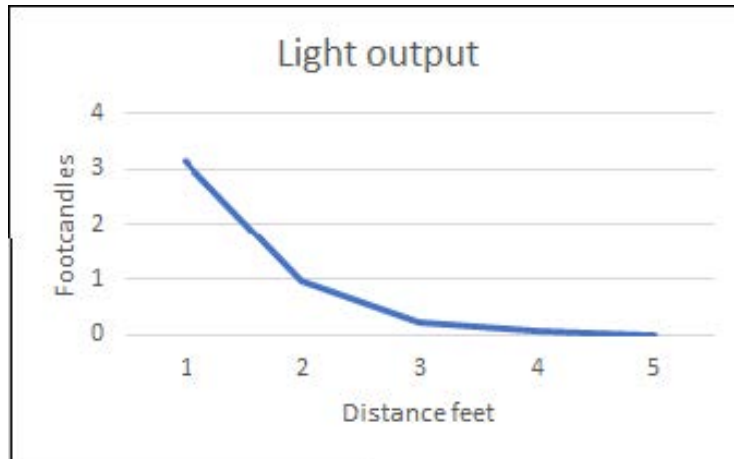

HINKLEY

16050xx-LL

Photometric Data

16050	front
1	3.13
2	0.96
3	0.24
4	0.06
5	0.01

front view

5' radius