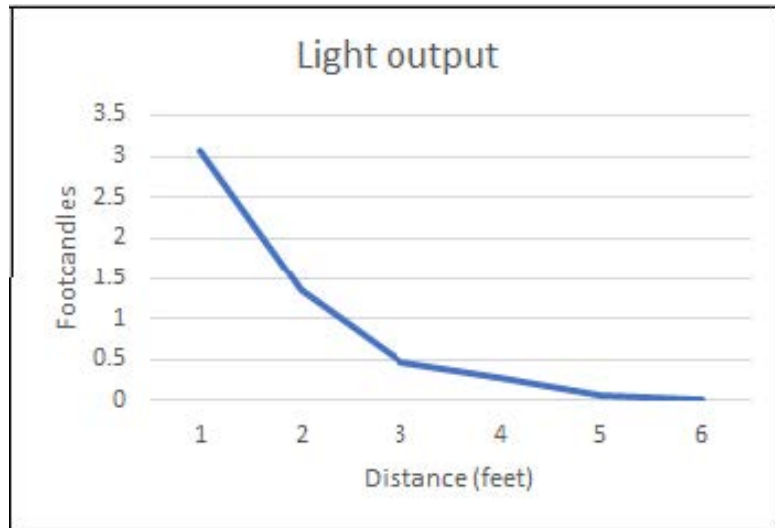

# HINKLEY

16055xx-LL

Photometric Data

16055	front
1	3.06
2	1.36
3	0.48
4	0.27
5	0.06
6	0.02

front view

6' radius