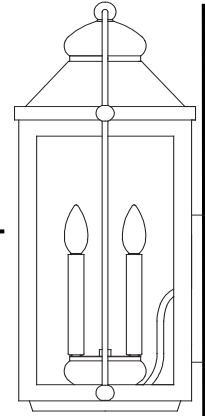

1858DZ		Photometric Data	
	Foot Candles		
Distance from Light	Straight		
1'	0.394		
2'	0.794		
3'	0.653		
4'	1.656		
5'	1.822		
6'	1.696		
7'	1.757		
8'	1.625		
9'	1.486		
10'	1.363		
11'	1.251		
12'	1.142		
13'	1.038		
14'	0.951		
15'	0.91		
16'	0.81		
17'	0.787		
18'	0.745		
19'	0.692		
20'	0.624		
21'	0.581		
22'	0.542		
23'	0.508		
24'	0.482		
25'	0.438		

1858DZ Anchrage Series
Cast Aluminum
120V, (4) 60 Watt Bulbs

Mounted
7 feet above the
floor