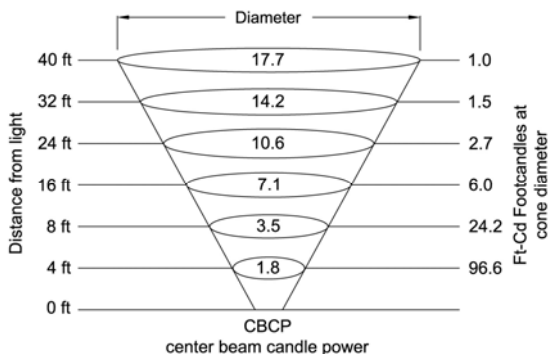

5536xx LED Spotlight

Modular light engine and optic

Integrated LED module

	5536xx-3WLEDSP		5536xx-3WLEDMD		5536xx-3WLEDFL	
	3W Spot		3W Medium		3W Flood	
Lumens	260		272		260	
CBCP	884		381		260	
Distance	Ft-Cd	Diameter	Ft-Cd	Diameter	Ft-Cd	Diameter
4	55.3	1.8	23.8	2.9	16.3	4.6
8	13.8	3.5	6.0	5.8	4.1	9.2
16	3.5	7.1	1.5	11.6	1.0	18.5
24	1.5	10.6	0.7	17.5	0.5	27.7
32	0.9	14.2	0.4	23.3	0.3	36.9
40	0.6	17.7	0.2	29.1	0.2	46.2

	5536xx-5WLEDSP		5536xx-5WLEDMD		5536xx-5WLEDFL	
	5W Spot		5W Medium		5W Flood	
Lumens	400		419		400	
CBCP	1360		587		400	
Distance	Ft-Cd	Diameter	Ft-Cd	Diameter	Ft-Cd	Diameter
4	85.0	1.8	36.7	2.9	25.0	4.6
8	21.3	3.5	9.2	5.8	6.3	9.2
16	5.3	7.1	2.3	11.6	1.6	18.5
24	2.4	10.6	1.0	17.5	0.7	27.7
32	1.3	14.2	0.6	23.3	0.4	36.9
40	0.9	17.7	0.4	29.1	0.3	46.2

	5536xx-8WLEDSP		5536xx-8WLEDMD		5536xx-8WLEDFL	
	8W Spot		8W Medium		8W Flood	
Lumens	546		571		546	
CBCP	1856		799		546	
Distance	Ft-Cd	Diameter	Ft-Cd	Diameter	Ft-Cd	Diameter
4	116.0	1.8	49.9	2.9	34.1	4.6
8	29.0	3.5	12.5	5.8	8.5	9.2
16	7.3	7.1	3.1	11.6	2.1	18.5
24	3.2	10.6	1.4	17.5	0.9	27.7
32	1.8	14.2	0.8	23.3	0.5	36.9
40	1.2	17.7	0.5	29.1	0.3	46.2

	5536xx-12WLEDSP		5536xx-12WLEDMD		5536xx-12WLEDFL	
	12W Spot		12W Medium		12W Flood	
Lumens	749		784		749	
CBCP	2547		1098		749	
Distance	Ft-Cd	Diameter	Ft-Cd	Diameter	Ft-Cd	Diameter
4	159.2	1.8	68.6	2.9	46.8	4.6
8	39.8	3.5	17.2	5.8	11.7	9.2
16	9.9	7.1	4.3	11.6	2.9	18.5
24	4.4	10.6	1.9	17.5	1.3	27.7
32	2.5	14.2	1.1	23.3	0.7	36.9
40	1.6	17.7	0.7	29.1	0.5	46.2