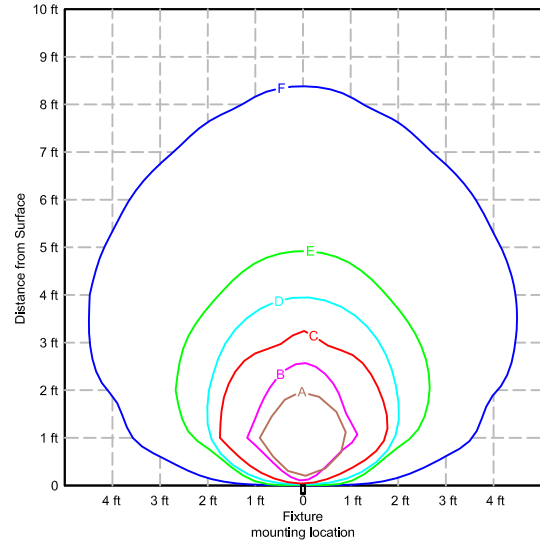

- Footcandles
- A 1.00
 - B 0.50
 - C 0.20
 - D 0.10
 - E 0.05
 - F 0.01

58504 Step Light

HINKLEY

L I G H T I N G

BZ - Bronze

LA - Light Almond

WH - White

TT - Titanium

12in
mounting
height

18in
mounting
height

24in
mounting
height