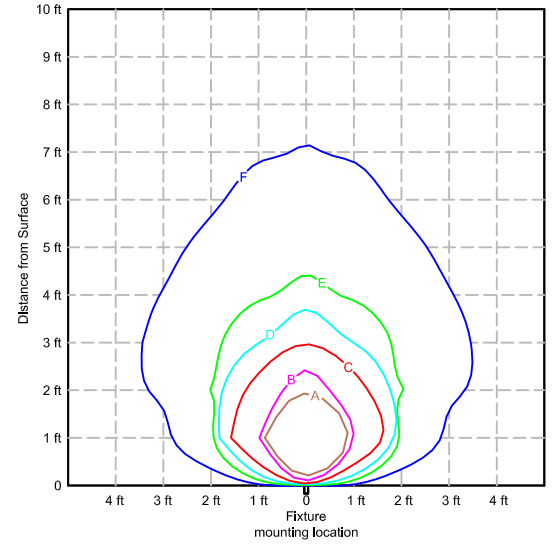

- Footcandles
- A 1.00
 - B 0.50
 - C 0.20
 - D 0.10
 - E 0.05
 - F 0.01

58504 Step Light

HINKLEY

L I G H T I N G

BZ - Bronze

LA - Light Almond

WH - White

TT - Titanium

12in
mounting
height

18in
mounting
height

24in
mounting
height