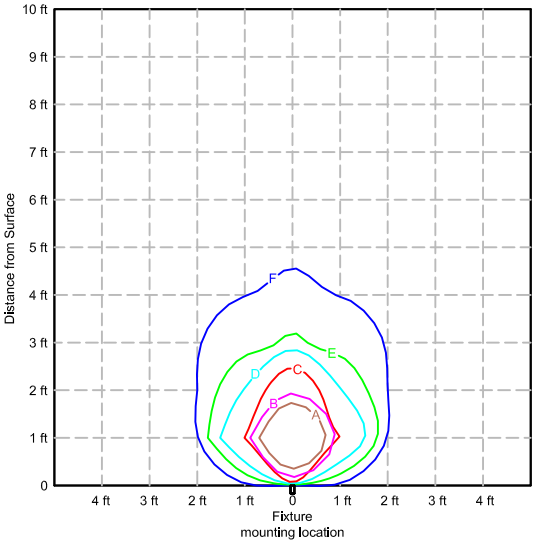

- Footcandles
- A 1.00
 - B 0.50
 - C 0.20
 - D 0.10
 - E 0.05
 - F 0.01

58504 Step Light

HINKLEY

L I G H T I N G

BZ - Bronze

LA - Light Almond

WH - White

TT - Titanium

12in
mounting
height

18in
mounting
height

24in
mounting
height