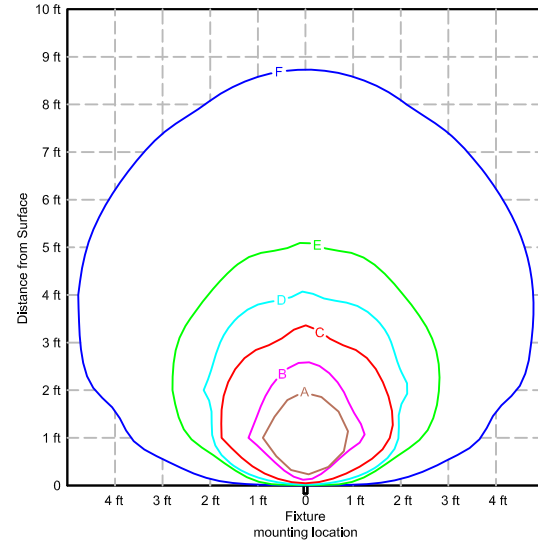

- Footcandles
- A 1.00
 - B 0.50
 - C 0.20
 - D 0.10
 - E 0.05
 - F 0.01

58504 Step Light

HINKLEY

L I G H T I N G

BZ - Bronze

LA - Light Almond

WH - White

TT - Titanium

12in
mounting
height

18in
mounting
height

24in
mounting
height