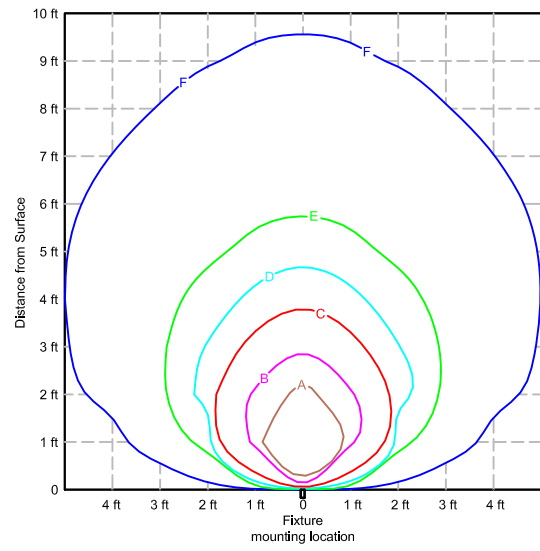

- Footcandles
- A 1.00
 - B 0.50
 - C 0.20
 - D 0.10
 - E 0.05
 - F 0.01

58504 Step Light

HINKLEY

L I G H T I N G

BZ - Bronze

LA - Light Almond

WH - White

TT - Titanium

12in
mounting
height

18in
mounting
height

24in
mounting
height