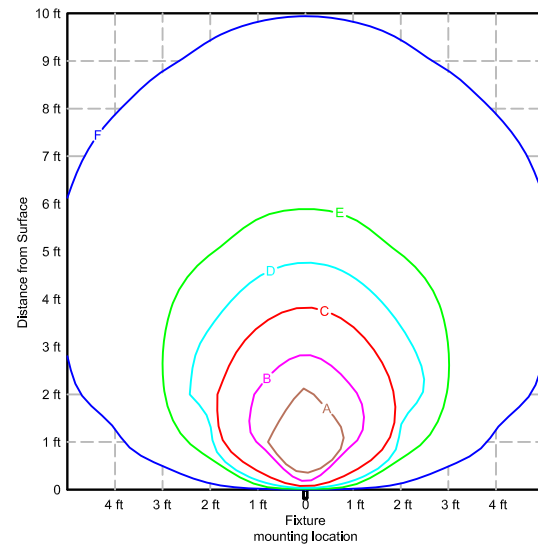

- Footcandles
- A 1.00
 - B 0.50
 - C 0.20
 - D 0.10
 - E 0.05
 - F 0.01

58504 Step Light

HINKLEY

L I G H T I N G

BZ - Bronze

LA - Light Almond

WH - White

TT - Titanium

12in
mounting
height

18in
mounting
height

24in
mounting
height