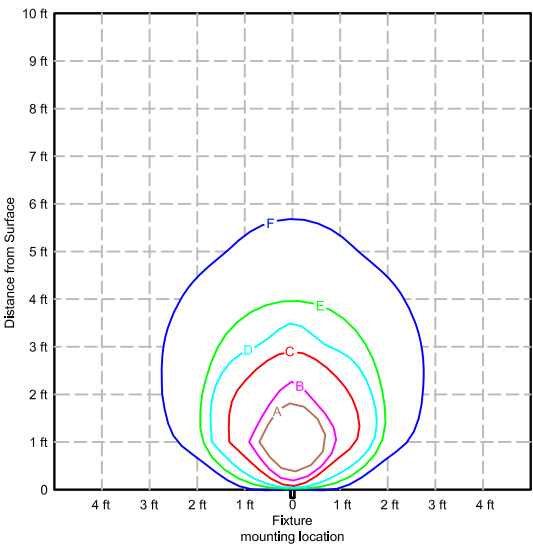

- Footcandles
- A 1.00
 - B 0.50
 - C 0.20
 - D 0.10
 - E 0.05
 - F 0.01

58504 Step Light

HINKLEY

L I G H T I N G

BZ - Bronze

LA - Light Almond

WH - White

TT - Titanium

12in
mounting
height

18in
mounting
height

24in
mounting
height