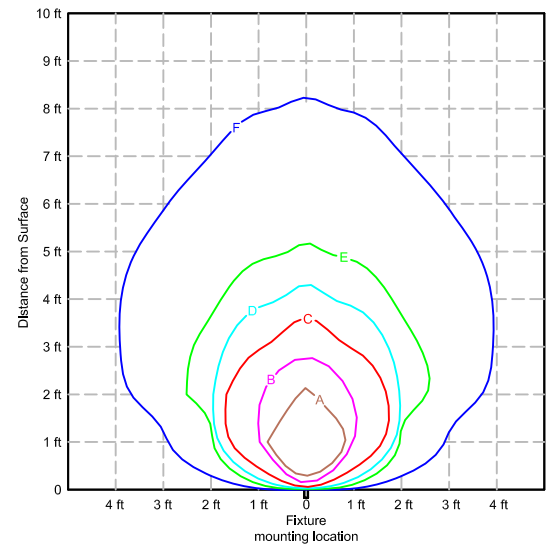

- Footcandles
- A 1.00
 - B 0.50
 - C 0.20
 - D 0.10
 - E 0.05
 - F 0.01

58504 Step Light

HINKLEY

L I G H T I N G

BZ - Bronze

LA - Light Almond

WH - White

TT - Titanium

12in
mounting
height

18in
mounting
height

24in
mounting
height