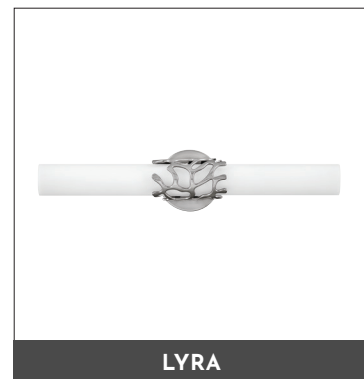

HINKLEY

BATH

WINTER *edition*

Trending Bath styles from Hinkley emerging
as favorite new designs in 2021.

HALSTEAD

FOSTER

ANA

LYRA