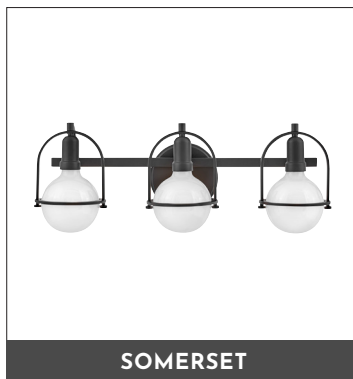

HINKLEY

BATH

WINTER *edition*

Trending Bath styles from Hinkley emerging
as favorite new designs in 2021.

HALSTEAD

FOSTER

ANA

LYRA

EOS

SOMERSET

VAUGHN

VISIT [HINKLEY.COM](https://www.hinkley.com) TO SEE THE COMPLETE NEW BATH RELEASE.